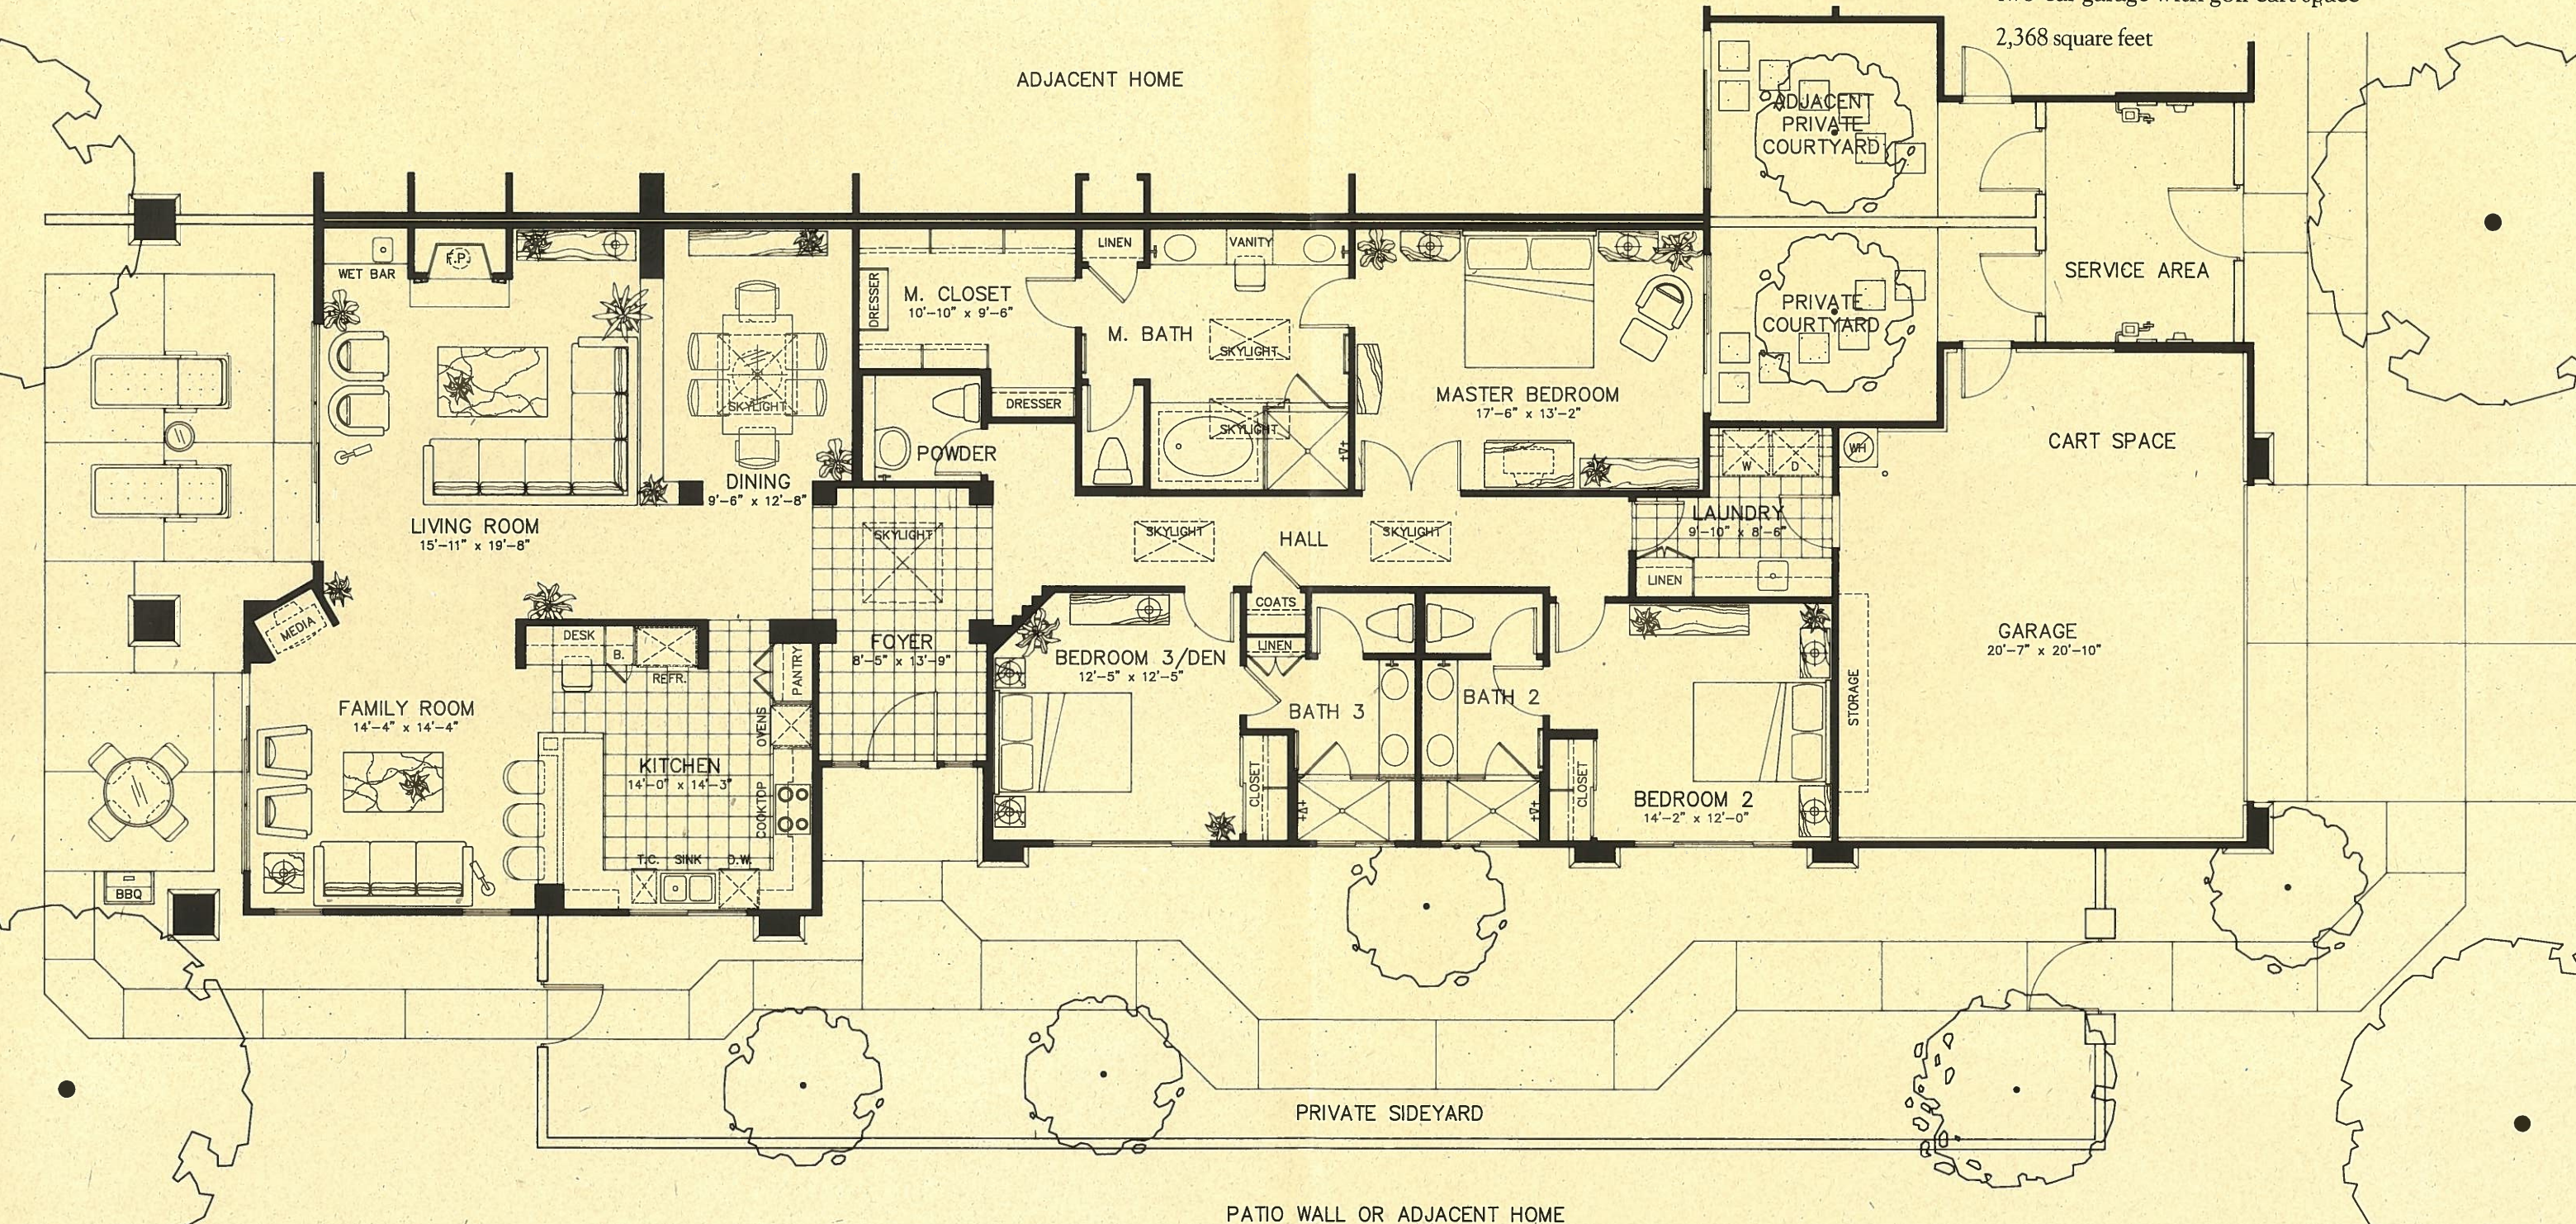

The Acacia PLAN A5PM

Patio home

Two bedrooms and den or three bedrooms,
 3½ baths, family room, fireplace, wet bar,
 private courtyard, private side yard entry,
 two-car garage with golf cart space

2,368 square feet

Scale 1/8" = 1'
 All dimensions and square footages are approximate.

ACE 11/25/94