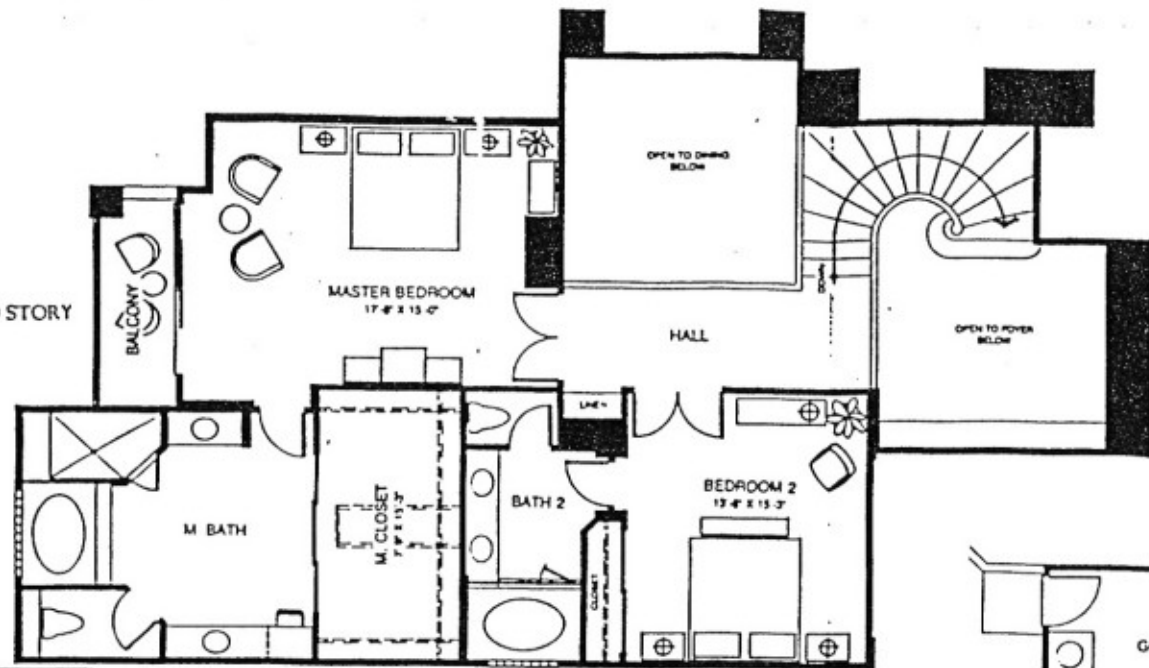

The Smoke Tree PLAN S4

Two story
 Three bedrooms, 3½ baths, great room, two
 fireplaces, wet bar, two-car garage with golf
 car space 3402 s.f.

SECOND STORY

Scale 1/8" = 1'
 All dimensions and square footages are approximate
 SC 11/21/91