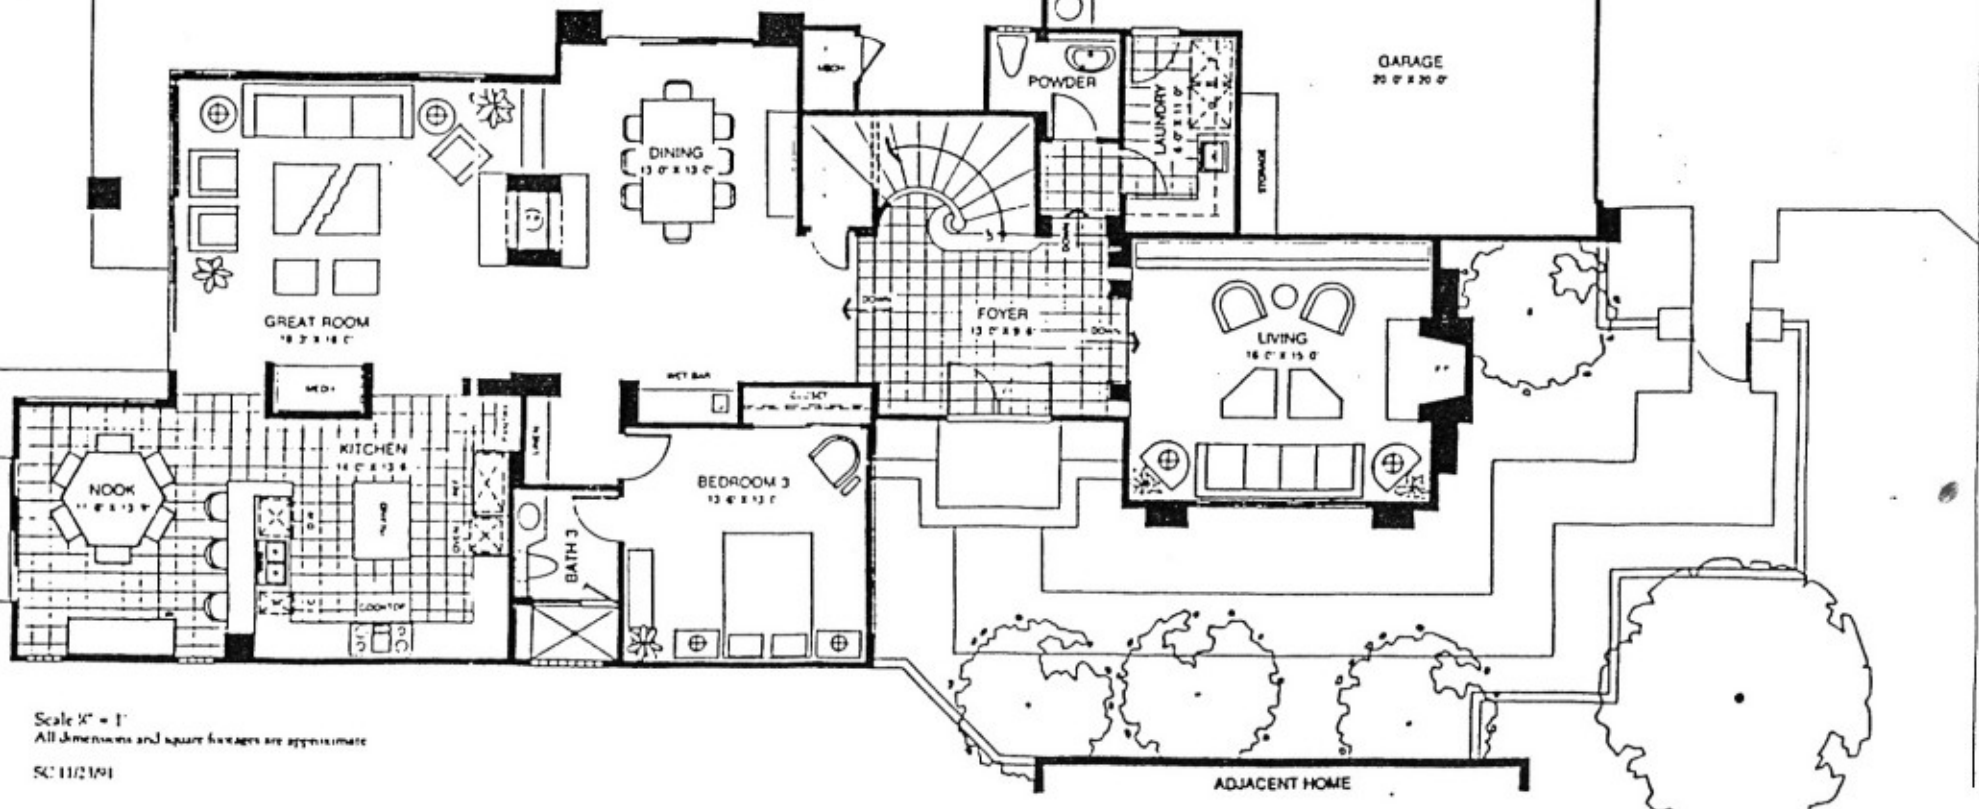

The Smoke Tree PLAN S4

Two story
 Three bedrooms, 3½ baths, great room, two
 fireplaces, wet bar, two-car garage with golf
 car space 3402 s.f.

SECOND STORY

Scale 1/8" = 1'
 All dimensions and square footages are approximate
 SC 11/21/91