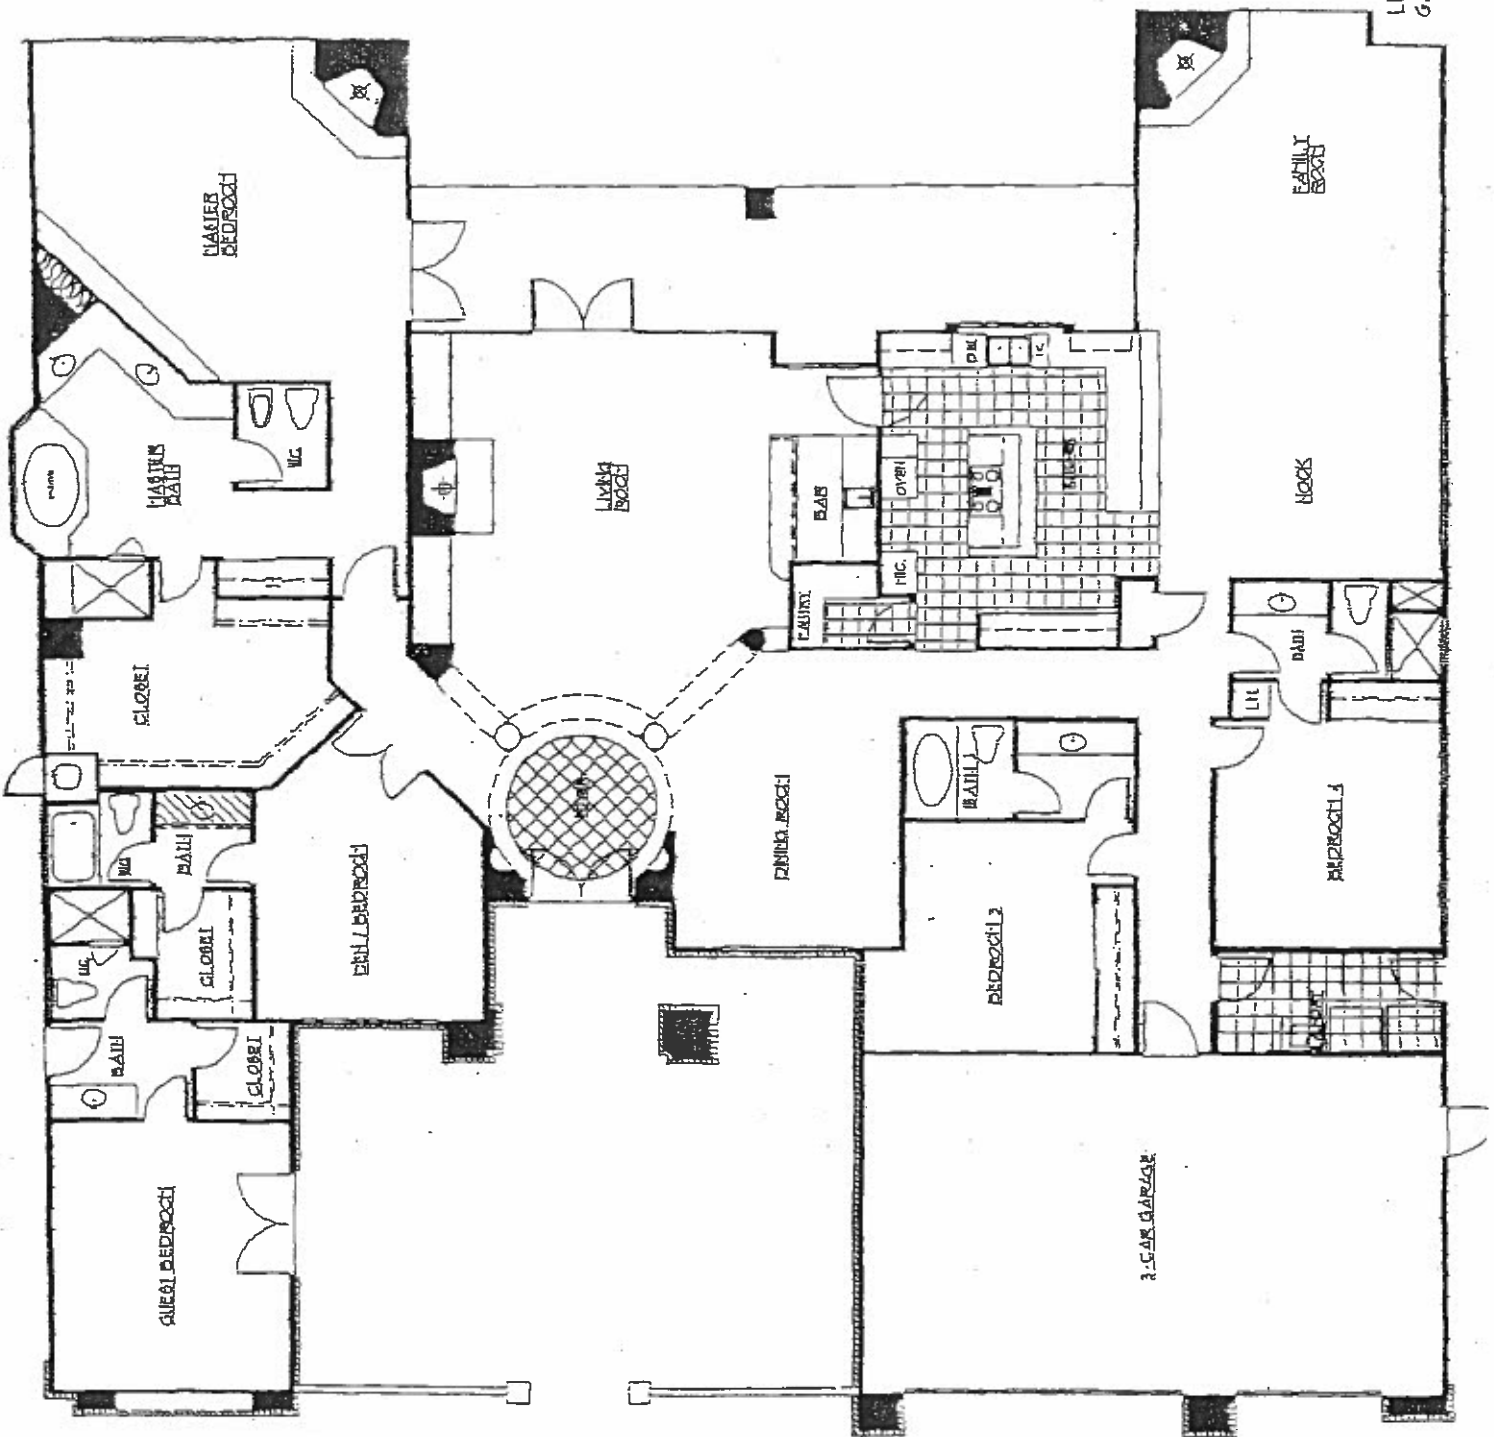

LIVING AREA: 4,441
 GARAGE/MECHANICAL: 654

Regency Homes reserves the right to make changes to plans, specifications, color schemes, exterior designs, price or materials at any time, without prior notice or obligation. Square footages are approximate. All information is deemed to be correct at time of printing. Please ask sales consultant for updated information at time of purchase.