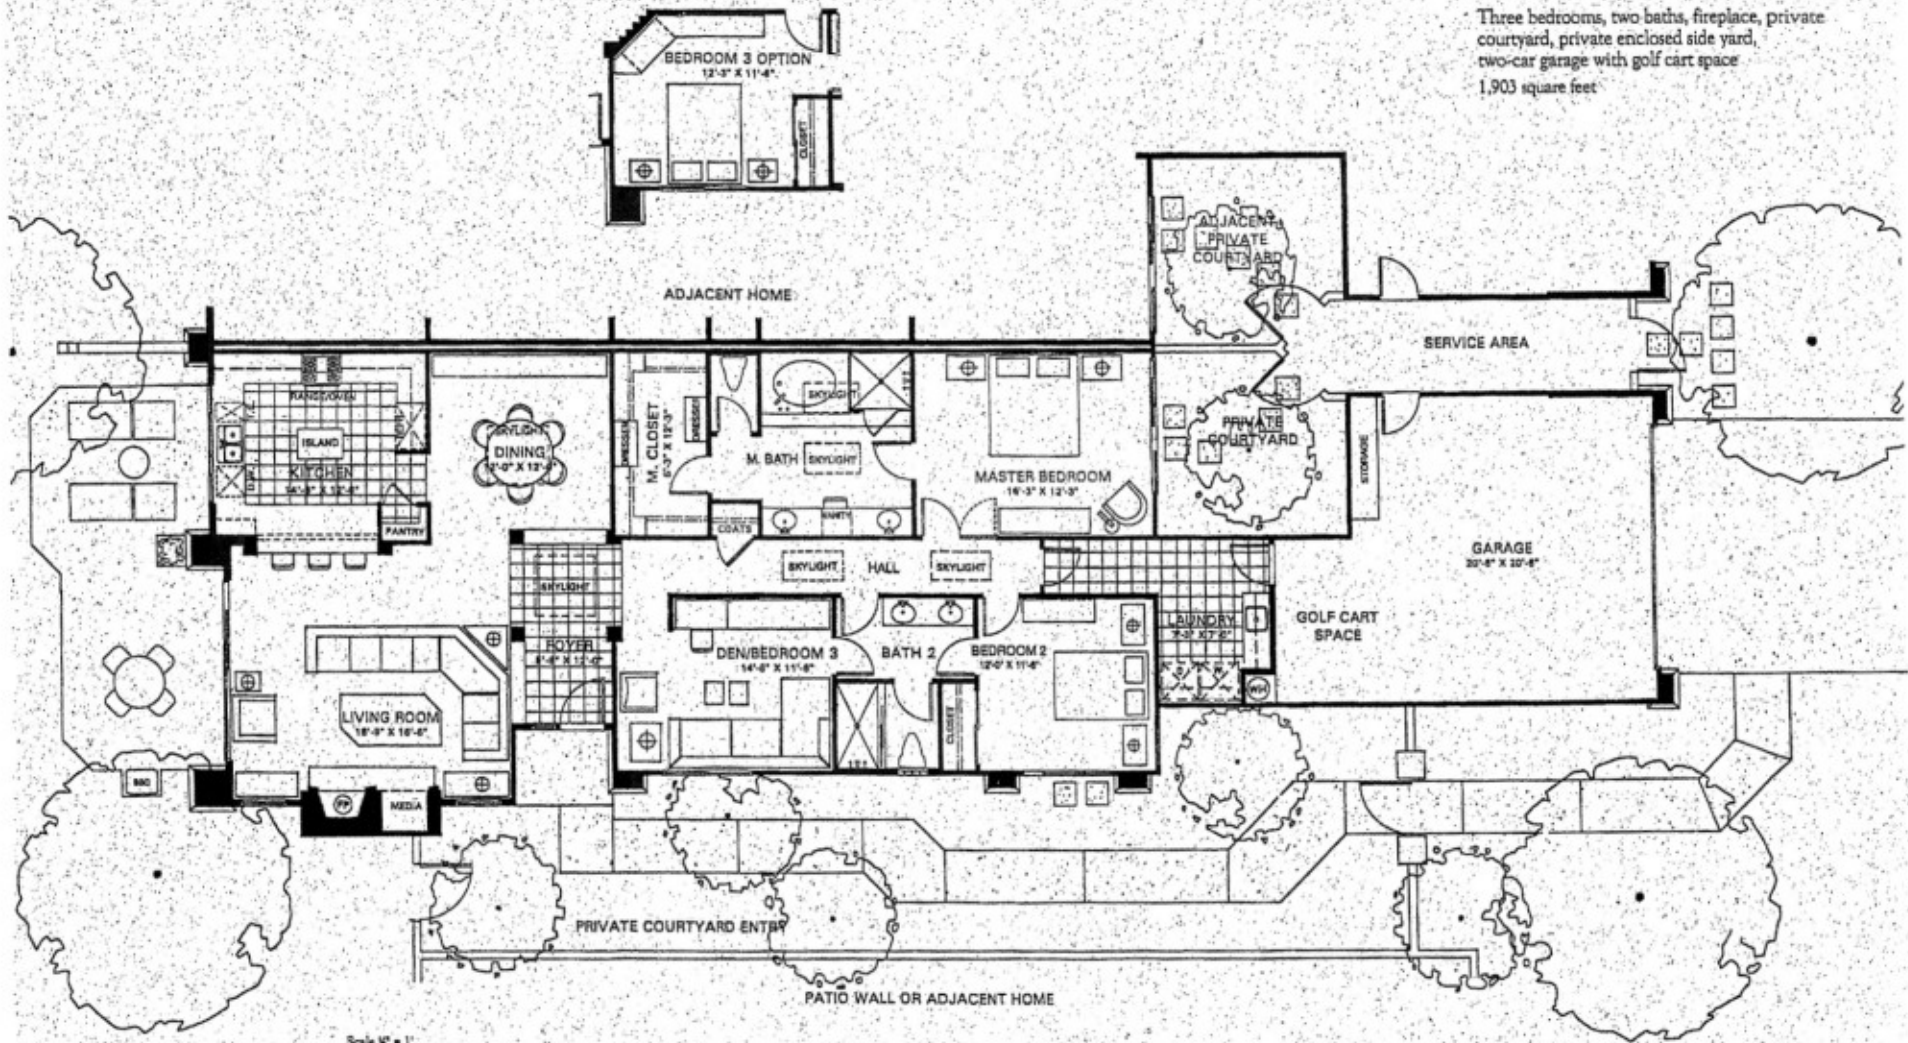

The Acacia PLAN A3P

Patio home

Three bedrooms, two baths, fireplace, private courtyard, private enclosed side yard, two-car garage with golf cart space
1,903 square feet

Scale 1/8" = 1'
All dimensions and square footages are approximate.
FF 12/15/92 AM